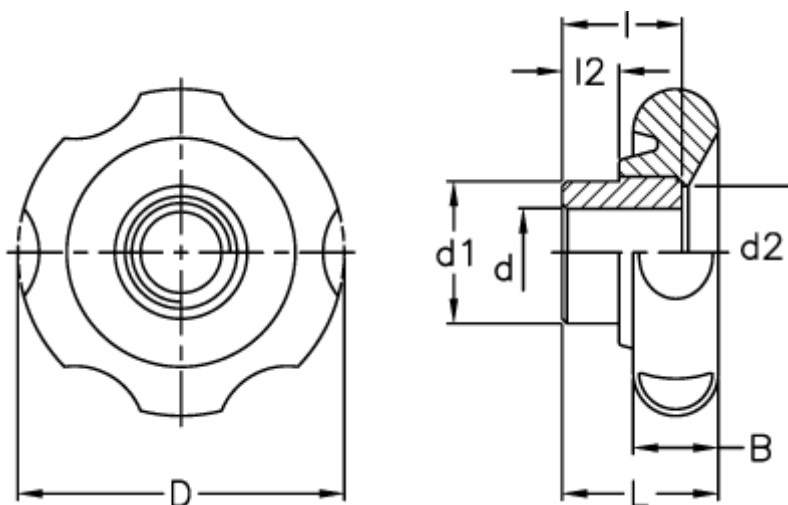

Article number: 2302174231

Description: E+G Lobe knob
VL.640/60 FP-A-12

Measures

B	= 16
D	= 61
d1	= 25
d2	= 24
d H7	= 12
l	= 23
L	= 30
l2	= 11